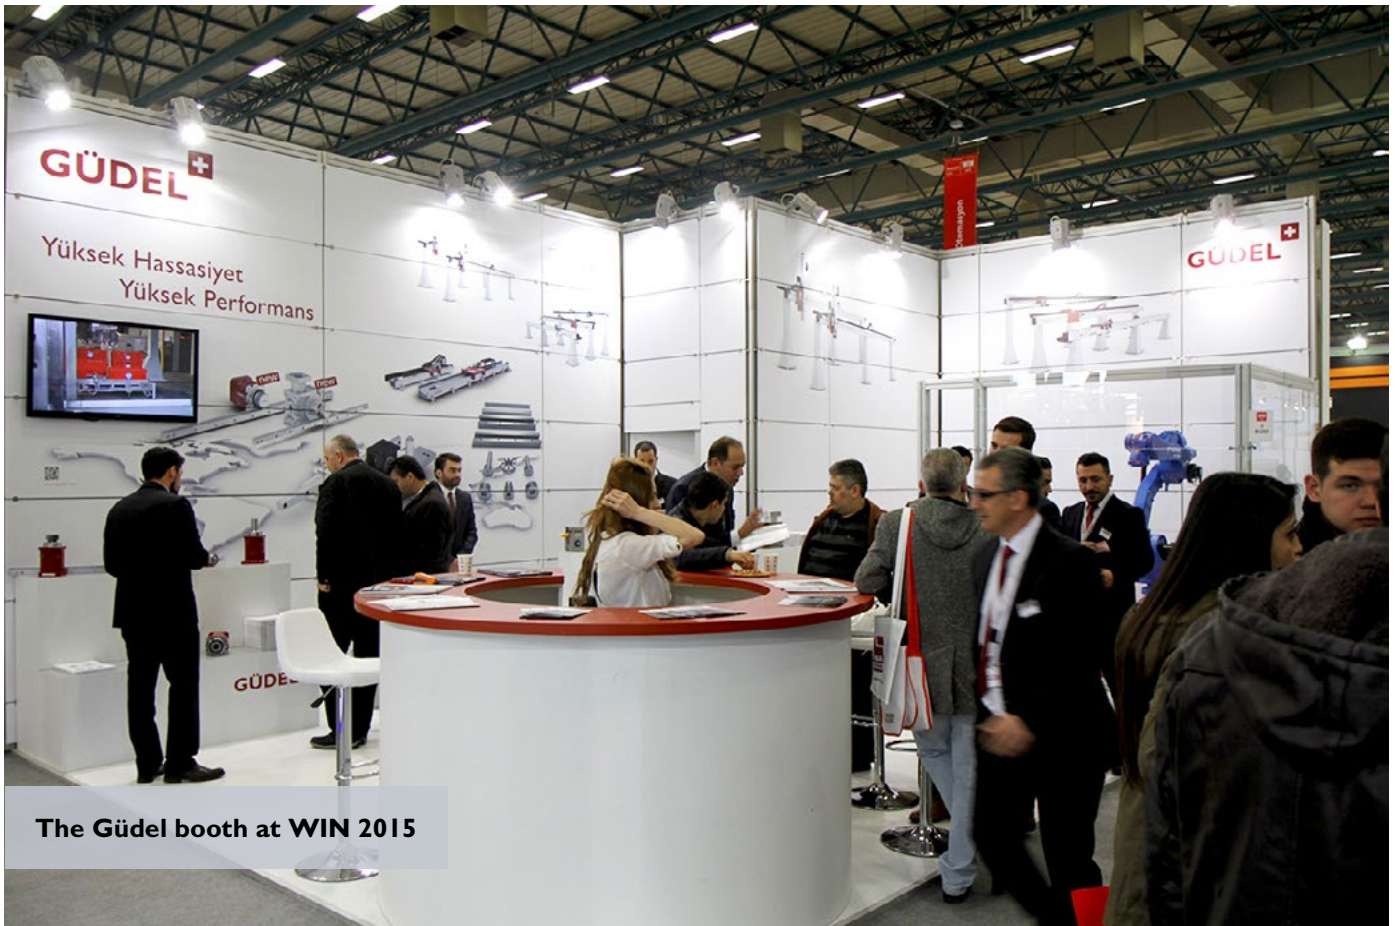

The Güdel experts

Introducing two new gearbox families

A highly successful launch

Istanbul, March 20st 2015. Güdel presented its high-precision planetary gearbox and its high-performance miter gear for the first time at the WIN automation fair in Turkey. Under the headline „High Precision & High Performance“, a team of more than 10 Güdel experts demonstrated the advantages of the new gearbox families.

Even with its increased area compared to previous years, the stand did not do justice to the immense traffic it attracted. It was literally overrun, and at times interested parties had to queue up. Visitors were able to inspect various gearbox sizes in different versions from each family and have their features explained to them from all perspectives. The corresponding drive trains were also exhibited as well as a selection of our proven linear guides and various rack designs.

Another eye catcher was a Track Motion that gave an impressive demonstration of how the work area of industrial robots can be increased and how the swiftest movements can be run precisely and with repeat accuracy in the most confined spaces. Visitors praised Güdel's presence at the show as successful in every way.